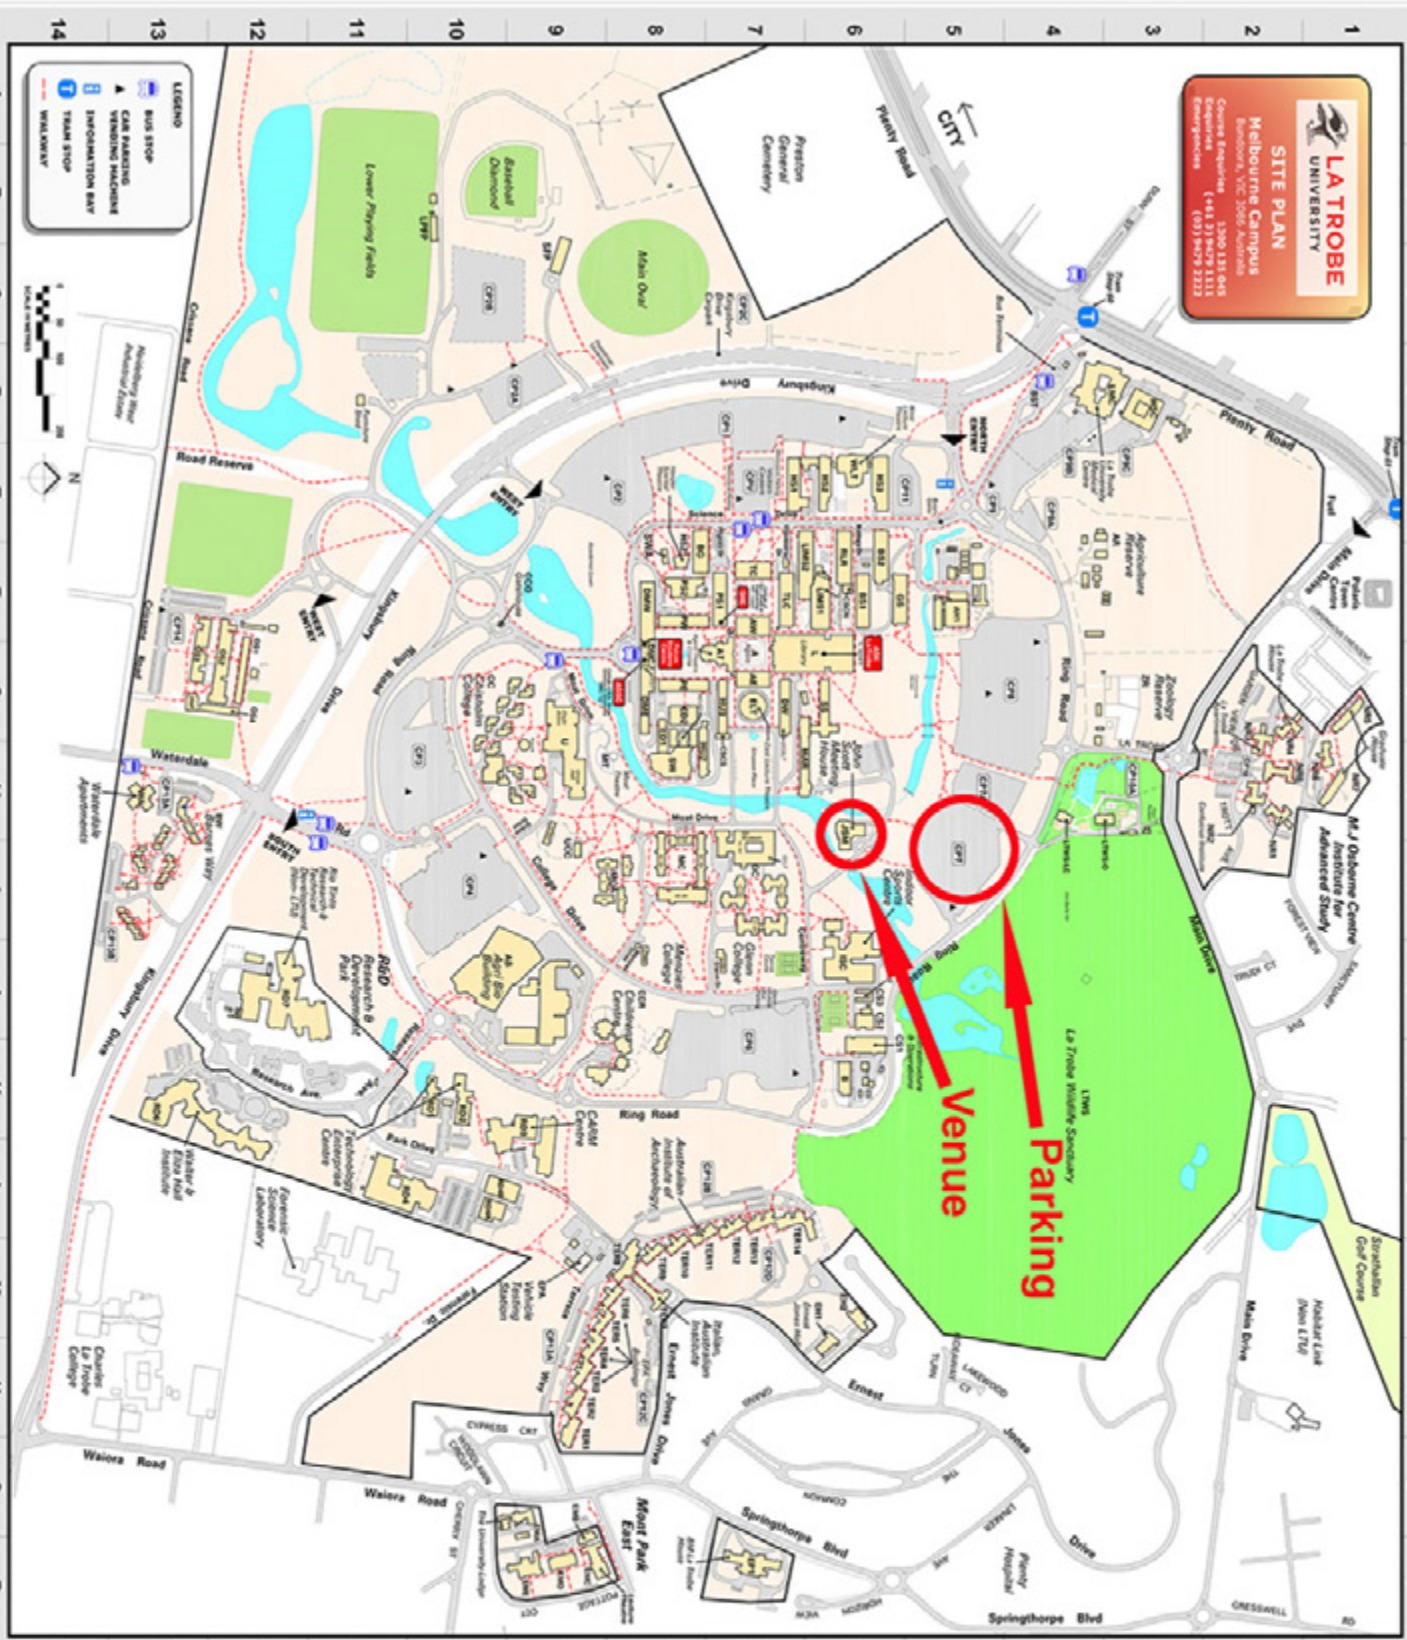

LA TROBE UNIVERSITY
Melbourne Campus
SITE PLAN
Contact Enquiries: +61 3 9593 5115
Emergency: (03) 9473 2332

LEGEND

- BUS STOP
- CAR PARKING
- WALKING PATH
- BICYCLE PATH
- WATERMARK

Scale
0 10 20 30 40 50 60 70 80 90 100
METRES

North Arrow

LEGEND

Code	Description	Code	Description
80	Ball Games Building	110	CE10
81	Ball Games Building	111	CE11
82	Ball Games Building	112	CE12
83	Ball Games Building	113	CE13
84	Ball Games Building	114	CE14
85	Ball Games Building	115	CE15
86	Ball Games Building	116	CE16
87	Ball Games Building	117	CE17
88	Ball Games Building	118	CE18
89	Ball Games Building	119	CE19
90	Ball Games Building	120	CE20
91	Ball Games Building	121	CE21
92	Ball Games Building	122	CE22
93	Ball Games Building	123	CE23
94	Ball Games Building	124	CE24
95	Ball Games Building	125	CE25
96	Ball Games Building	126	CE26
97	Ball Games Building	127	CE27
98	Ball Games Building	128	CE28
99	Ball Games Building	129	CE29
100	Ball Games Building	130	CE30
101	Ball Games Building	131	CE31
102	Ball Games Building	132	CE32
103	Ball Games Building	133	CE33
104	Ball Games Building	134	CE34
105	Ball Games Building	135	CE35
106	Ball Games Building	136	CE36
107	Ball Games Building	137	CE37
108	Ball Games Building	138	CE38
109	Ball Games Building	139	CE39
110	Ball Games Building	140	CE40
111	Ball Games Building	141	CE41
112	Ball Games Building	142	CE42
113	Ball Games Building	143	CE43
114	Ball Games Building	144	CE44
115	Ball Games Building	145	CE45
116	Ball Games Building	146	CE46
117	Ball Games Building	147	CE47
118	Ball Games Building	148	CE48
119	Ball Games Building	149	CE49
120	Ball Games Building	150	CE50